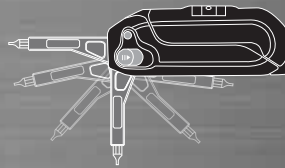

Brand it - Your logo here
Two - 4 color gel labels (affixed to either side of tool)

UNITS	RETAIL PRICE (USD)
24 - 72	$49.99
73 - 144	$47.99
145 - 240	$42.99
241 - 480	$39.99
481 - 960	$35.99
961+	$32.99

NO SET-UP CHARGES

2 (R), 2 (T), 2 (S)