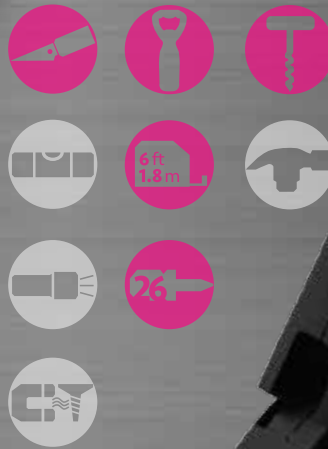

kelvin

TOOLS

kelvin.36 | ultra urban super-tool

A perfect corporate gift or incentive - especially for Real Estate & Builders. Great for Golf Tournaments, Banks & Financial Institutions, Automotive or School clients.

Includes: hammer, LED flashlight, 6-foot tape measure, liquid level, bottle opener, corkscrew, utility knife & magnetized SnapAction screwdriver with 26 bits. Screwdriver can lock at 90 degrees for extra torque.

Features a rugged cast-aluminum body with a rubber touch handle.

36 tools

in the palm of your hand

SnapAction Screwdriver
Push the button and it snaps to attention, ready to work. Lock it at 90° for extra torque or fold it closed to save space.

Brand it - Your logo here
Two - 4 color gel labels (affixed to either side of tool)

UNITS	RETAIL PRICE (USD)
24 - 72	$49.99
73 - 144	$47.99
145 - 240	$42.99
241 - 480	$39.99
481 - 960	$35.99
961+	$32.99

NO SET-UP CHARGES

2 (R), 2 (T), 2 (S)